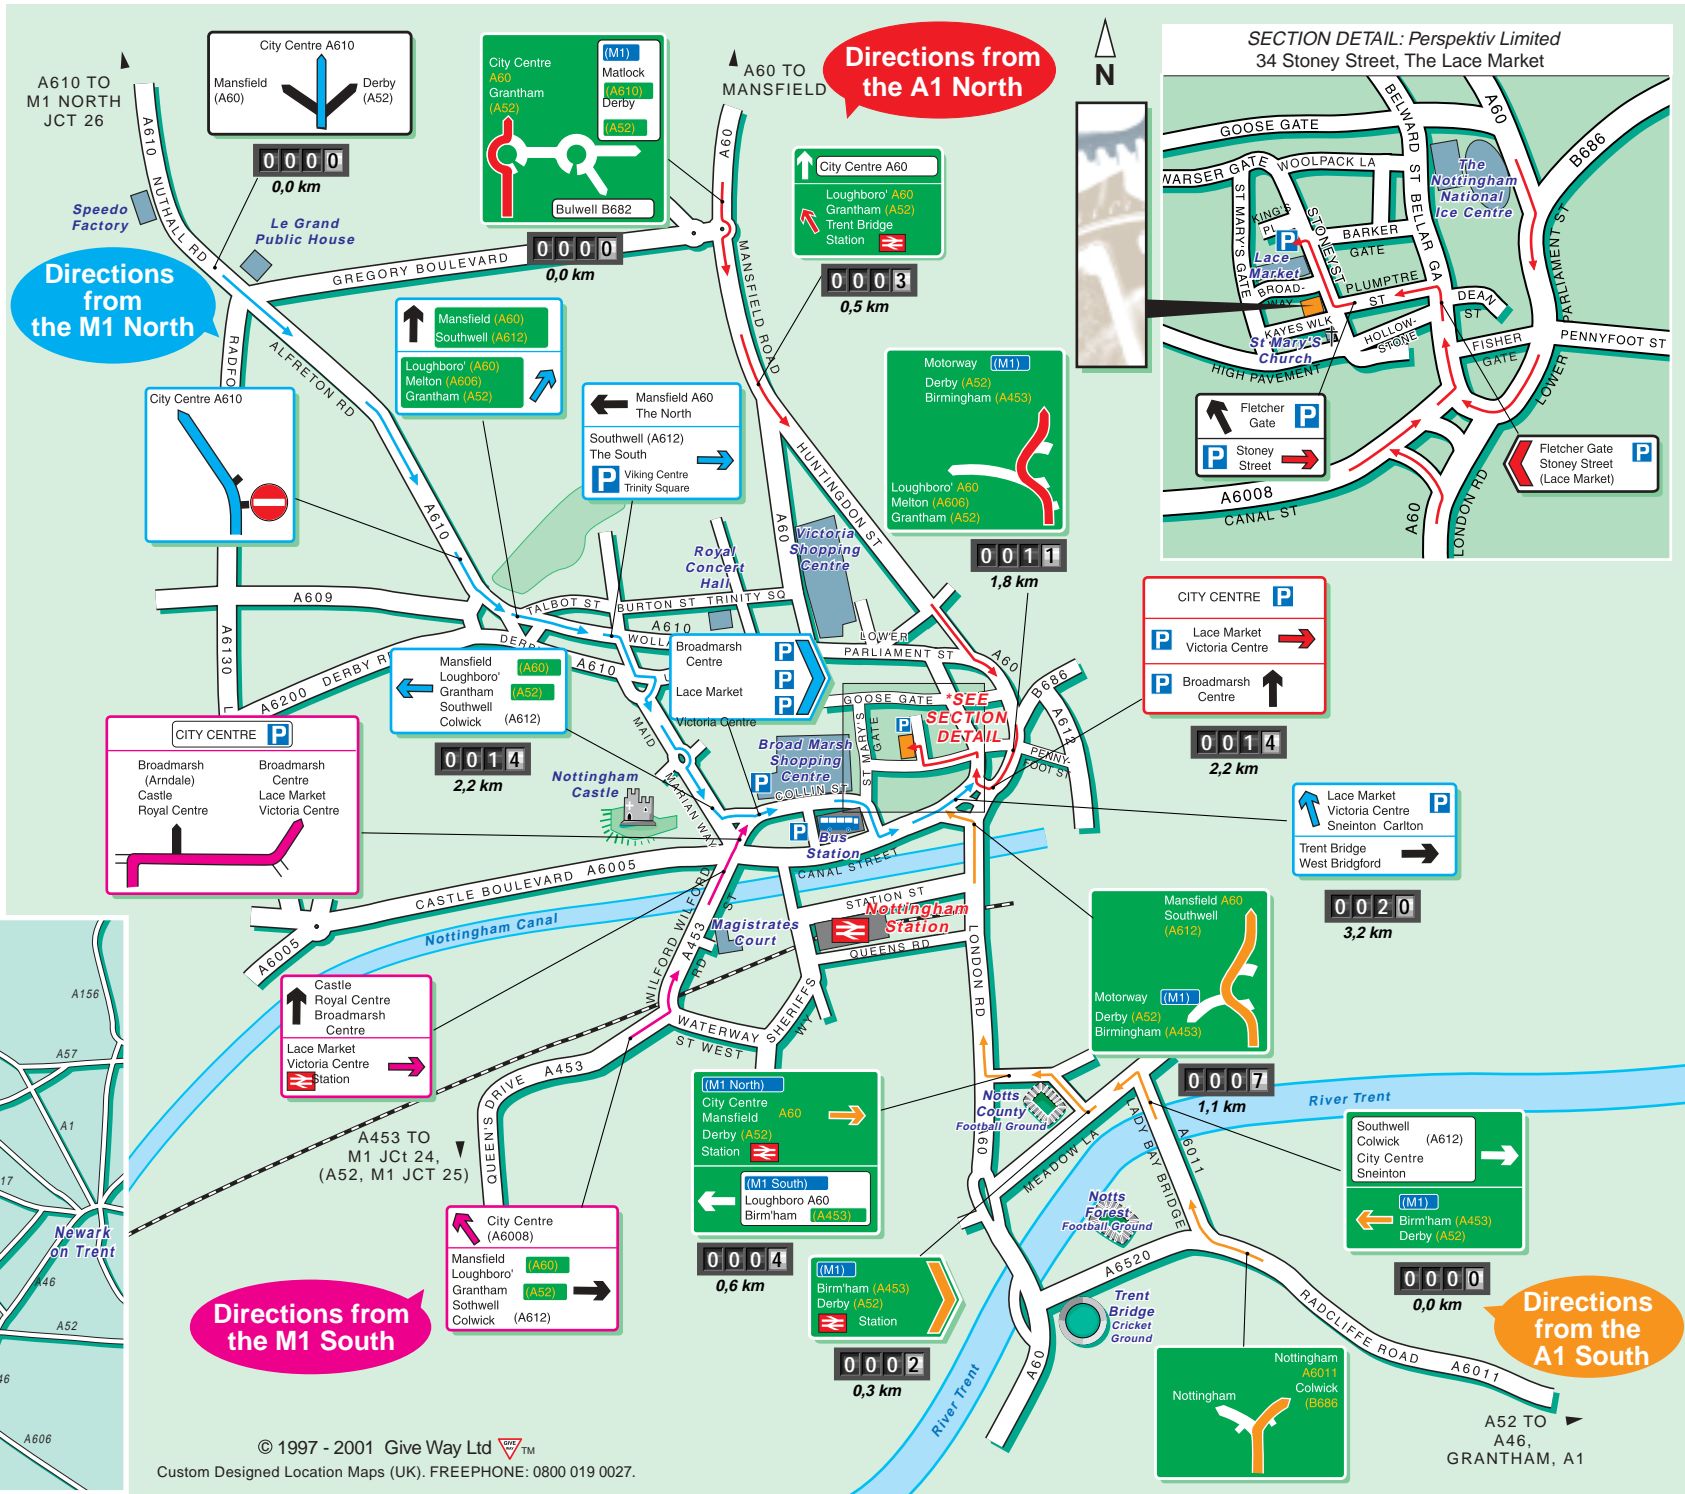

East Midlands Airport
Allow up to 45 minutes driving

Directions from the M1 North

Directions from the A1 North

Directions from the M1 South

Directions from the A1 South

CITY CENTRE P

Broadmarsh Centre	Broadmarsh Centre
Castle	Lace Market
Royal Centre	Victoria Centre

Castle
Royal Centre
Broadmarsh Centre

Lace Market
Victoria Centre
Station

City Centre (A6008)

Mansfield (A60)
Loughboro' (A52)
Grantham (A52)
Sotwell (A612)
Colwick (A612)

(M1 North)
City Centre A60
Mansfield (A60)
Derby (A52)
Station

(M1 South)
Loughboro' A60
Birm'ham (A453)

(M1)
Birm'ham (A453)
Derby (A52)
Station

CITY CENTRE P

Lace Market
Victoria Centre

Broadmarsh Centre

Lace Market
Victoria Centre
Sneinton Carlton

Trent Bridge
West Bridgford

Southwell (A612)
City Centre
Sneinton

(M1)
Birm'ham (A453)
Derby (A52)

Nottingham A6011
Colwick (B686)