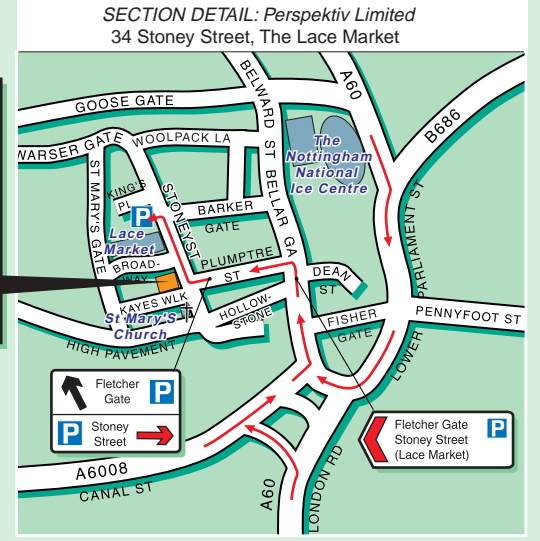

East Midlands Airport
Allow up to 45 minutes driving

Directions from the M1 North

Directions from the A1 North

Directions from the M1 South

Directions from the A1 South

CITY CENTRE P

Broadmarsh Centre	Broadmarsh Centre
Castle	Lace Market
Royal Centre	Victoria Centre

Castle
Royal Centre
Broadmarsh Centre

Lace Market
Victoria Centre
Station

City Centre (A6008)

Mansfield (A60)
Loughboro' (A52)
Grantham (A52)
Sotwell (A612)
Colwick (A612)

(M1 North)
City Centre A60
Mansfield (A60)
Derby (A52)
Station

(M1 South)
Loughboro' A60
Birm'ham (A453)

(M1)
Birm'ham (A453)
Derby (A52)
Station

CITY CENTRE P

Lace Market
Victoria Centre

Broadmarsh Centre

Lace Market
Victoria Centre
Sneinton Carlton

Trent Bridge
West Bridgford

Southwell (A612)
City Centre
Sneinton

(M1)
Birm'ham (A453)
Derby (A52)

Nottingham A6011
Colwick (B686)