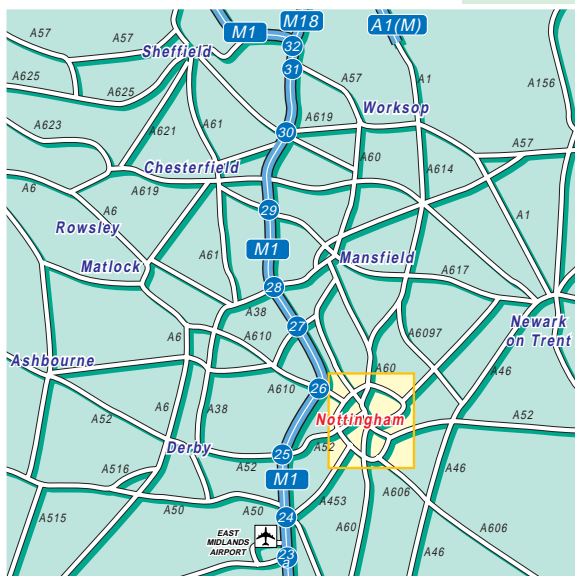

East Midlands Airport
Allow up to 45 minutes driving

Directions from the M1 North

Directions from the A1 North

Directions from the M1 South

Directions from the A1 South

CITY CENTRE P

Broadmarsh Centre	Broadmarsh Centre
Castle	Lace Market
Royal Centre	Victoria Centre

Castle
Royal Centre
Broadmarsh Centre

Lace Market
Victoria Centre
Station

City Centre (A6008)

Mansfield (A60)
Loughboro' (A52)
Grantham (A52)
Sotwell (A612)
Colwick (A612)

(M1 North)
City Centre A60
Mansfield (A60)
Derby (A52)
Station

(M1 South)
Loughboro' A60
Birm'ham (A453)

(M1)
Birm'ham (A453)
Derby (A52)
Station

CITY CENTRE P

Lace Market
Victoria Centre

Broadmarsh Centre

Lace Market
Victoria Centre
Sneinton Carlton

Trent Bridge
West Bridgford

Southwell (A612)
City Centre
Sneinton

(M1)
Birm'ham (A453)
Derby (A52)

Nottingham A6011
Colwick (B686)